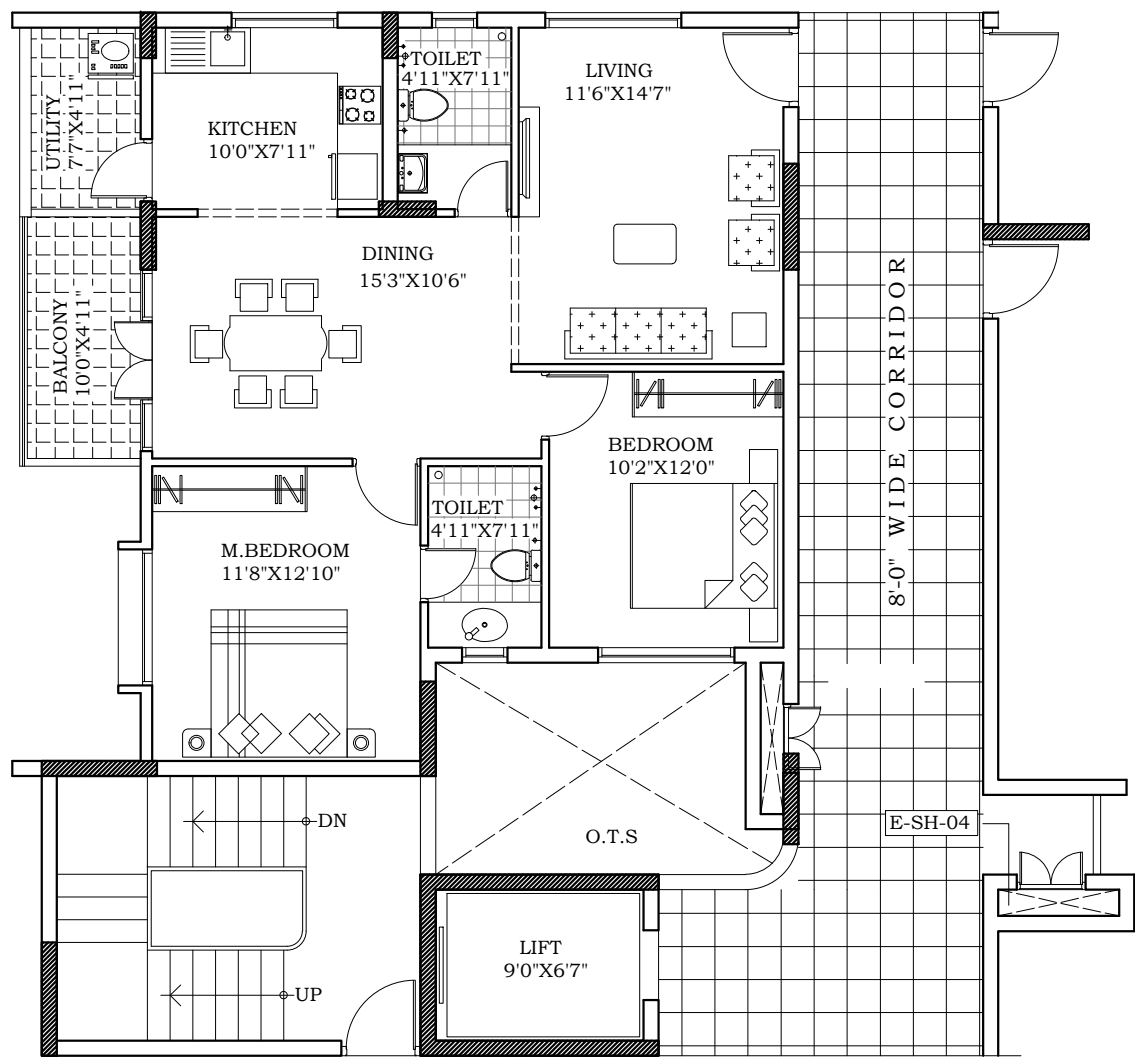

FLAT No. : B - 613
S.BUILT-UP AREA : 1210.00 SFT
TYPE : TWO BED UNIT

KEY PLAN

” V R R - N E S T ”

AT BERETHANA AGRAHARA, BENGALURU