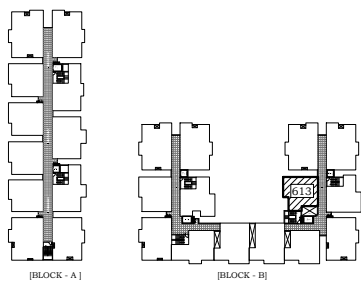

FLAT No. : B - 613
S.BUILT-UP AREA : 1210.00 SFT
TYPE : TWO BED UNIT

KEY PLAN

” V R R - N E S T ”

AT BERETHANA AGRAHARA, BENGALURU